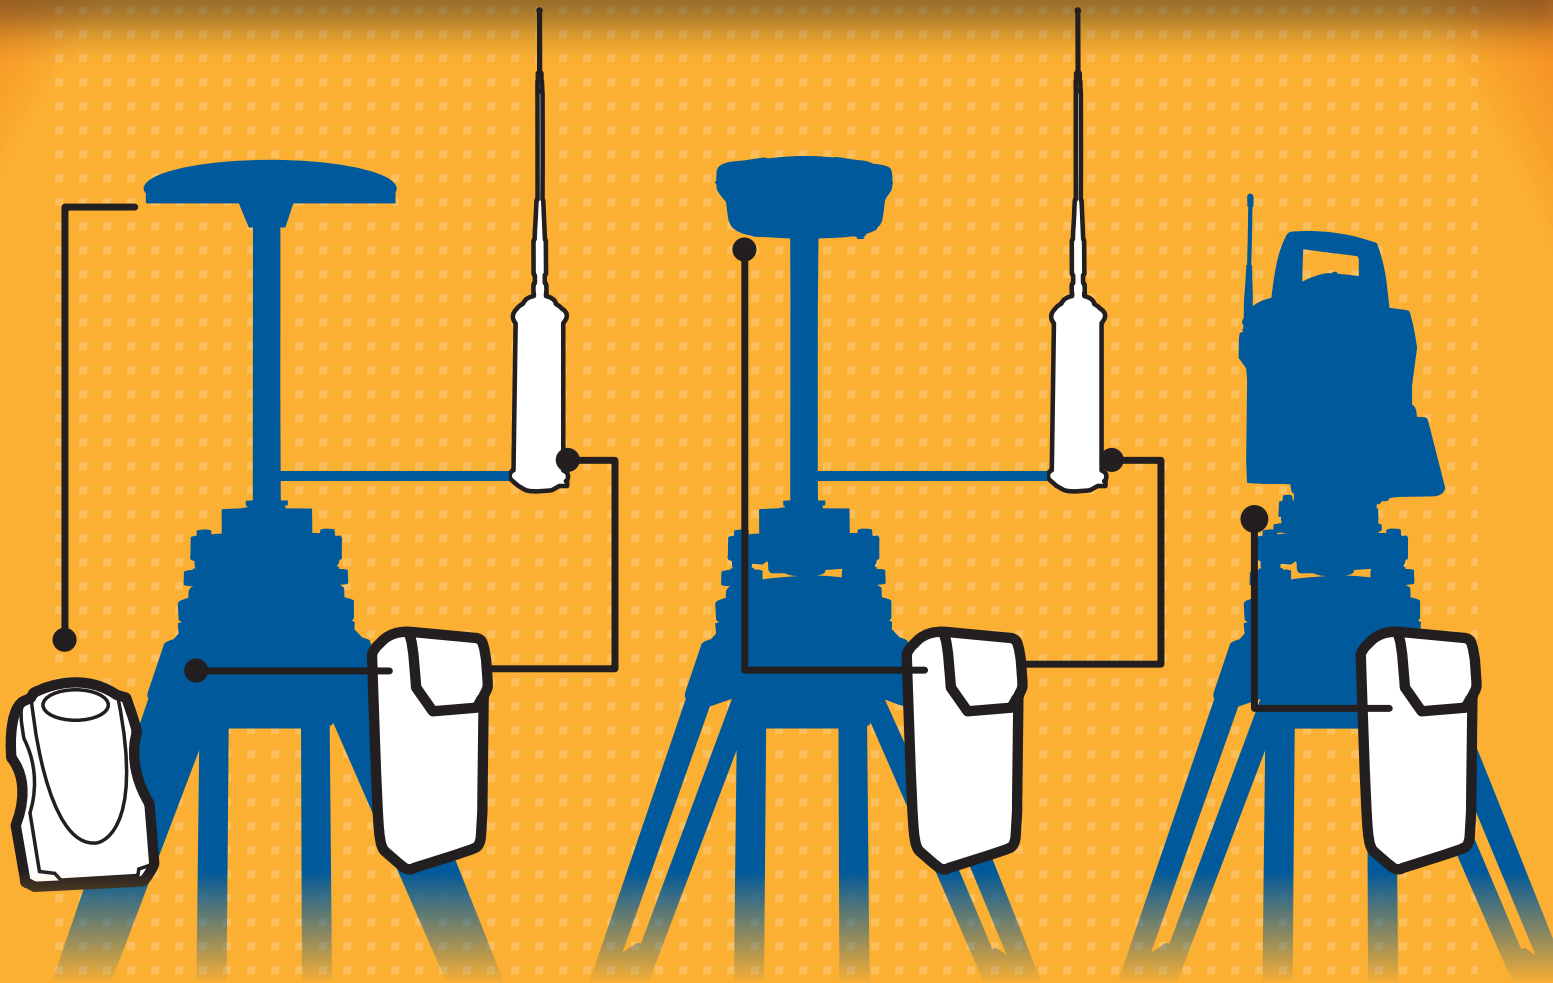

BATTERY SUPPLY KITS

CONFIGURATION OF
MULTIFUNCTIONAL
SUPPLY FOR GPS BASE/
RADIO PDL REPEATING
STATION

Configuration of multifunctional supply for GPS Base/Radio PDL repeating station.

The Settop supply kits have been designed to be multifunctional, which will allow you to use them with total stations, GPS Base and Repeater Radio without the need of having to obtain multiple batteries.